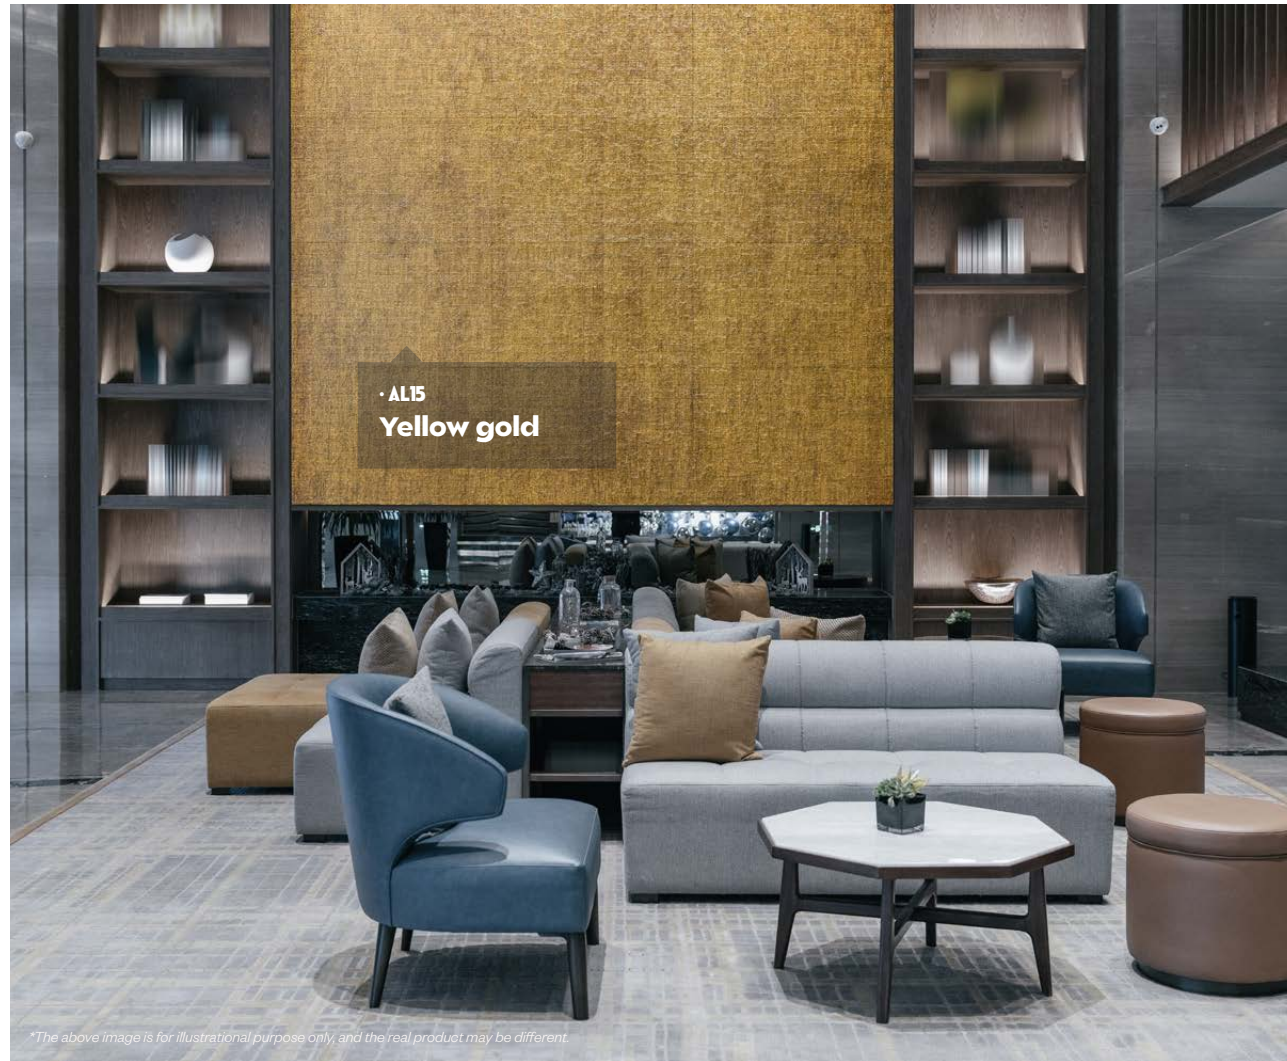

# Natural

MA12 White warp

MA16 White waves

NG20 Edgy cream

MK18 Beige waves

NE13 Shimmery gold

NE13 Shimmery gold

# Metallic Moodboard

AL11

AL15

**Metallic** | Prestige Line

\*The above image is for illustrational purpose only, and the real product may be different

**AL13** Gold metal weaving

**AL11** Silver metal weaving