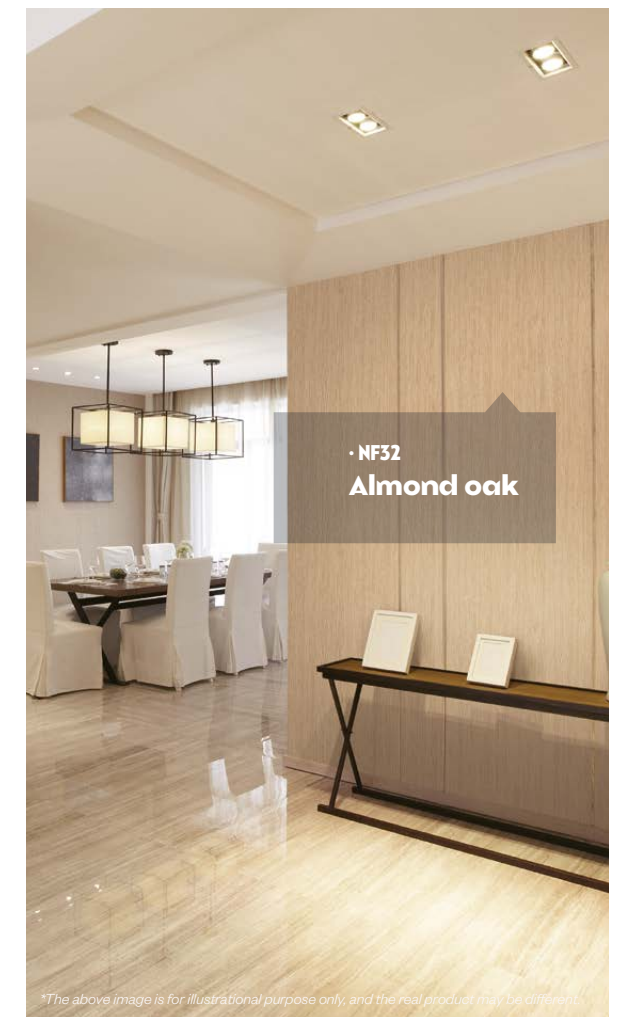

# Light

**NH66** Wheat oak

**NH67** Blond oak

**NH78** Zambezi teak

CT82  
Bumpy oak

**AG14** Cream golden oak

**B6** Cashew beech

**CT82**  Bumpy oak

**NF32**  Almond oak

**NF57** Beige faded oak

**NF66** Hard oak

**NF78** Oaky

NF32  
Almond oak

\*The above image is for illustrational purpose only, and the real product may be different.