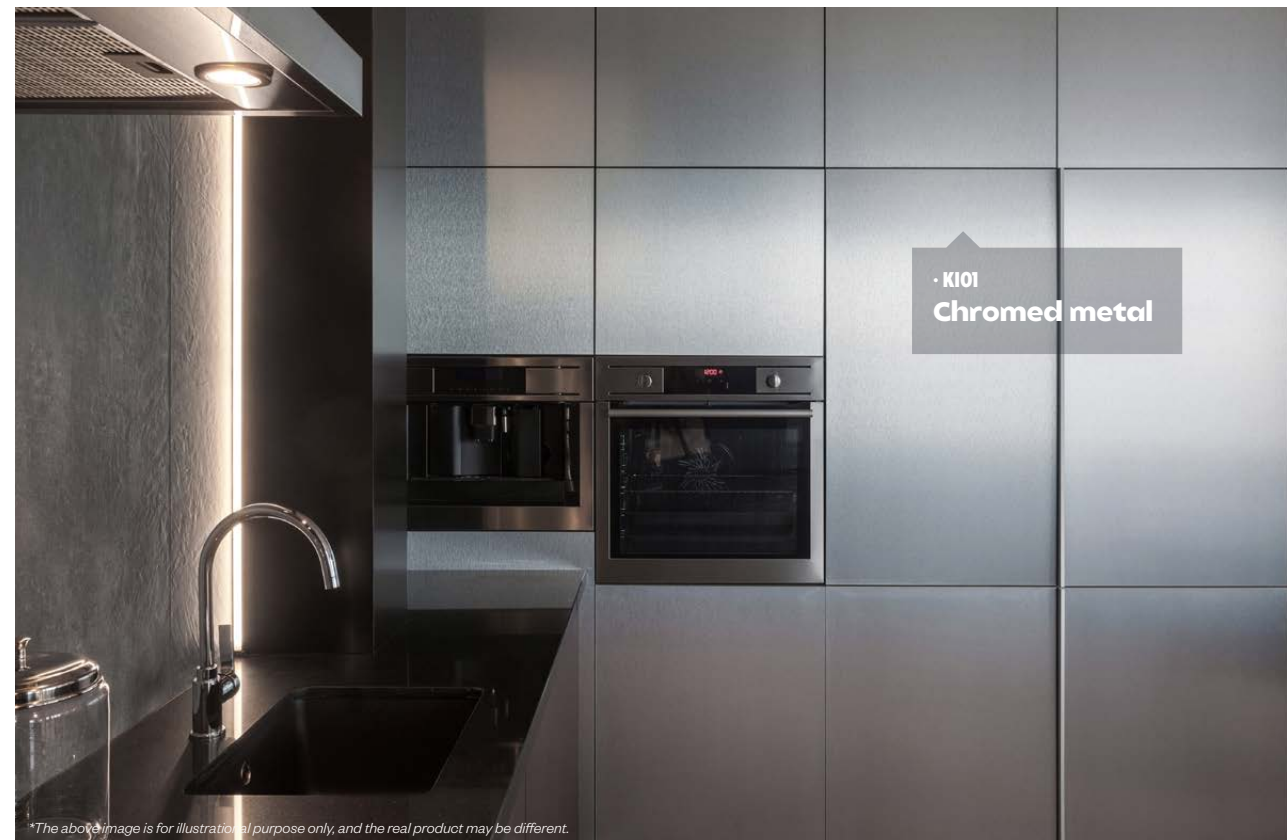

# Brushed | Prestige Line

K101  

Chromed metal